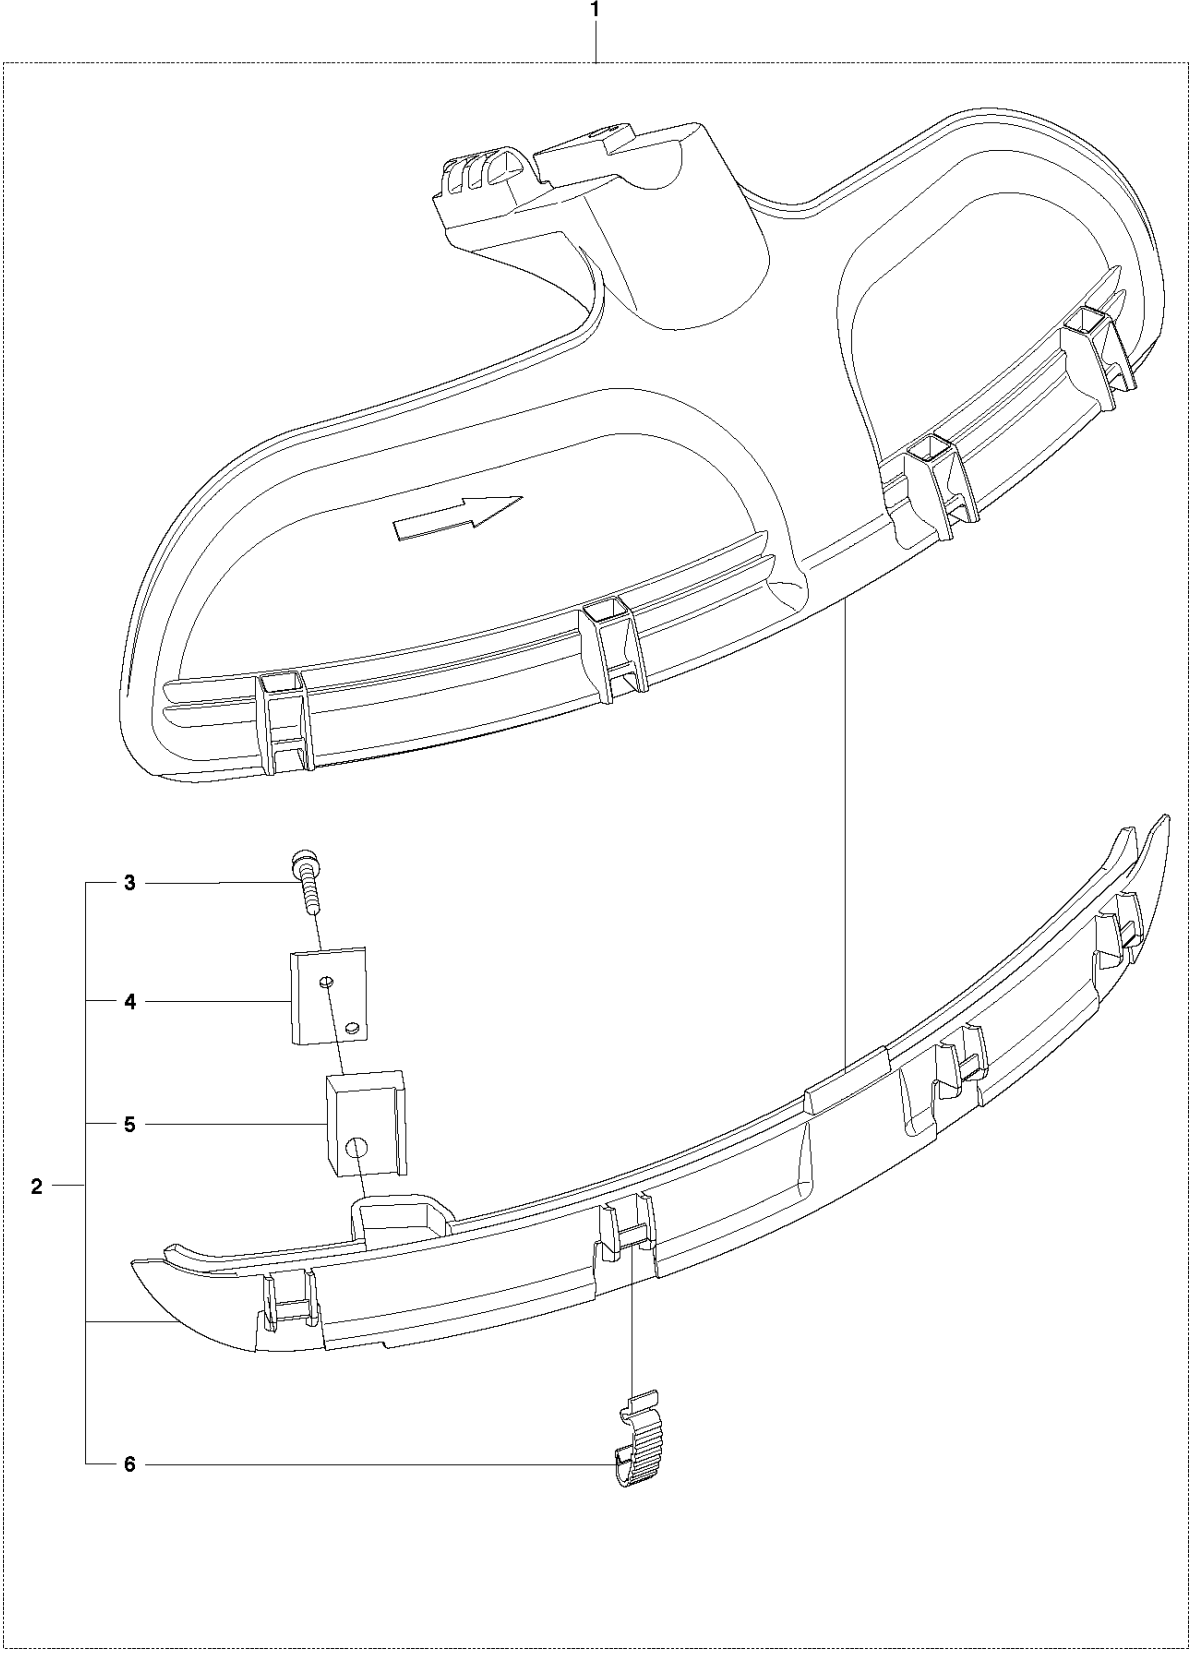

R2 253RJ, 253R, 553RS
ACCESSORIES

ACCESSORIES

553 RS, 2011-08

Ref	Part No	Description	Remark	QTY KIT	
1	537 33 16-03	SPLASH GUARD		1	
2	537 39 63-03	SPLASH GUARD		1	1
3	503 21 68-25	SCREW IHSCFT		1	1,2
4	503 79 88-01	BLADE		1	1,2
5	544 12 45-01	RETAINER		1	1,2
6	537 38 72-01	SNAP LOCKING		4	1,2