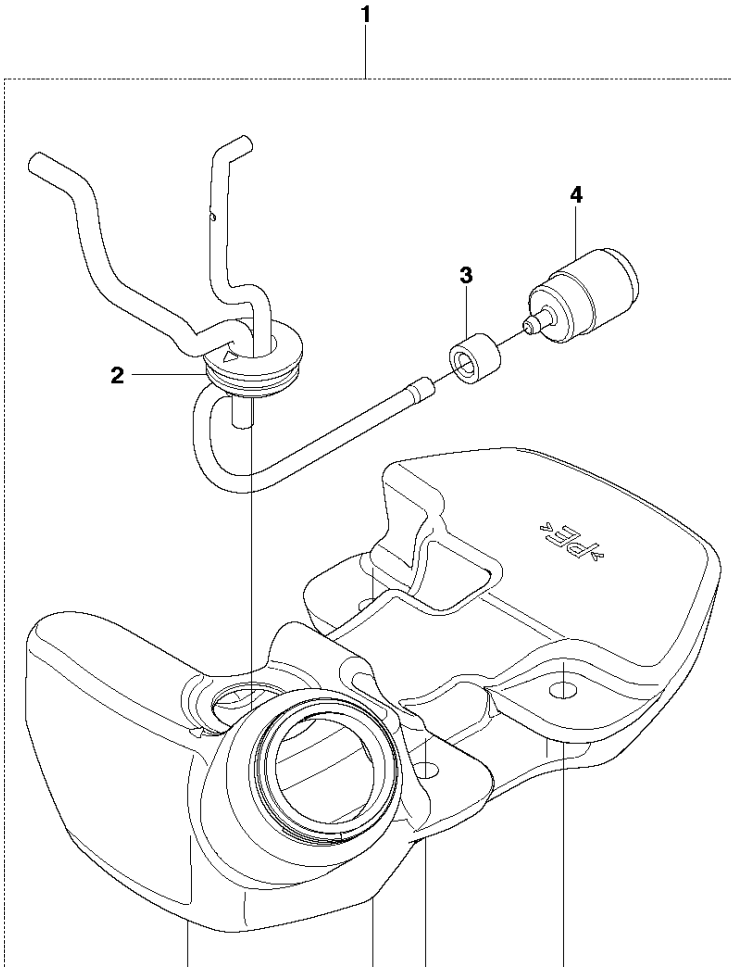

E 253RJ, 253R, 553RS
FUEL TANK

FUEL TANK

553 RS, 2011-08

Ref	Part No	Description	Remark	QTY	KIT
1	528 77 58-01	TANK		1	
2	511 48 69-01	PIPE		1	1
3	505 04 45-01	COLLAR		1	1
4	506 74 26-01	FILTER		1	1
5	505 30 96-01	CAP		1	1
6	506 74 43-01	PACKING		1	1,5
7	515 36 94-01	HOLDER		1	1,5
8	506 74 68-01	FILTER		1	1,5
9	506 74 58-01	STOPPER		1	1,9
10	521 51 70-01	BOLT		4	
11	510 17 34-01	GUARD.TANK		1