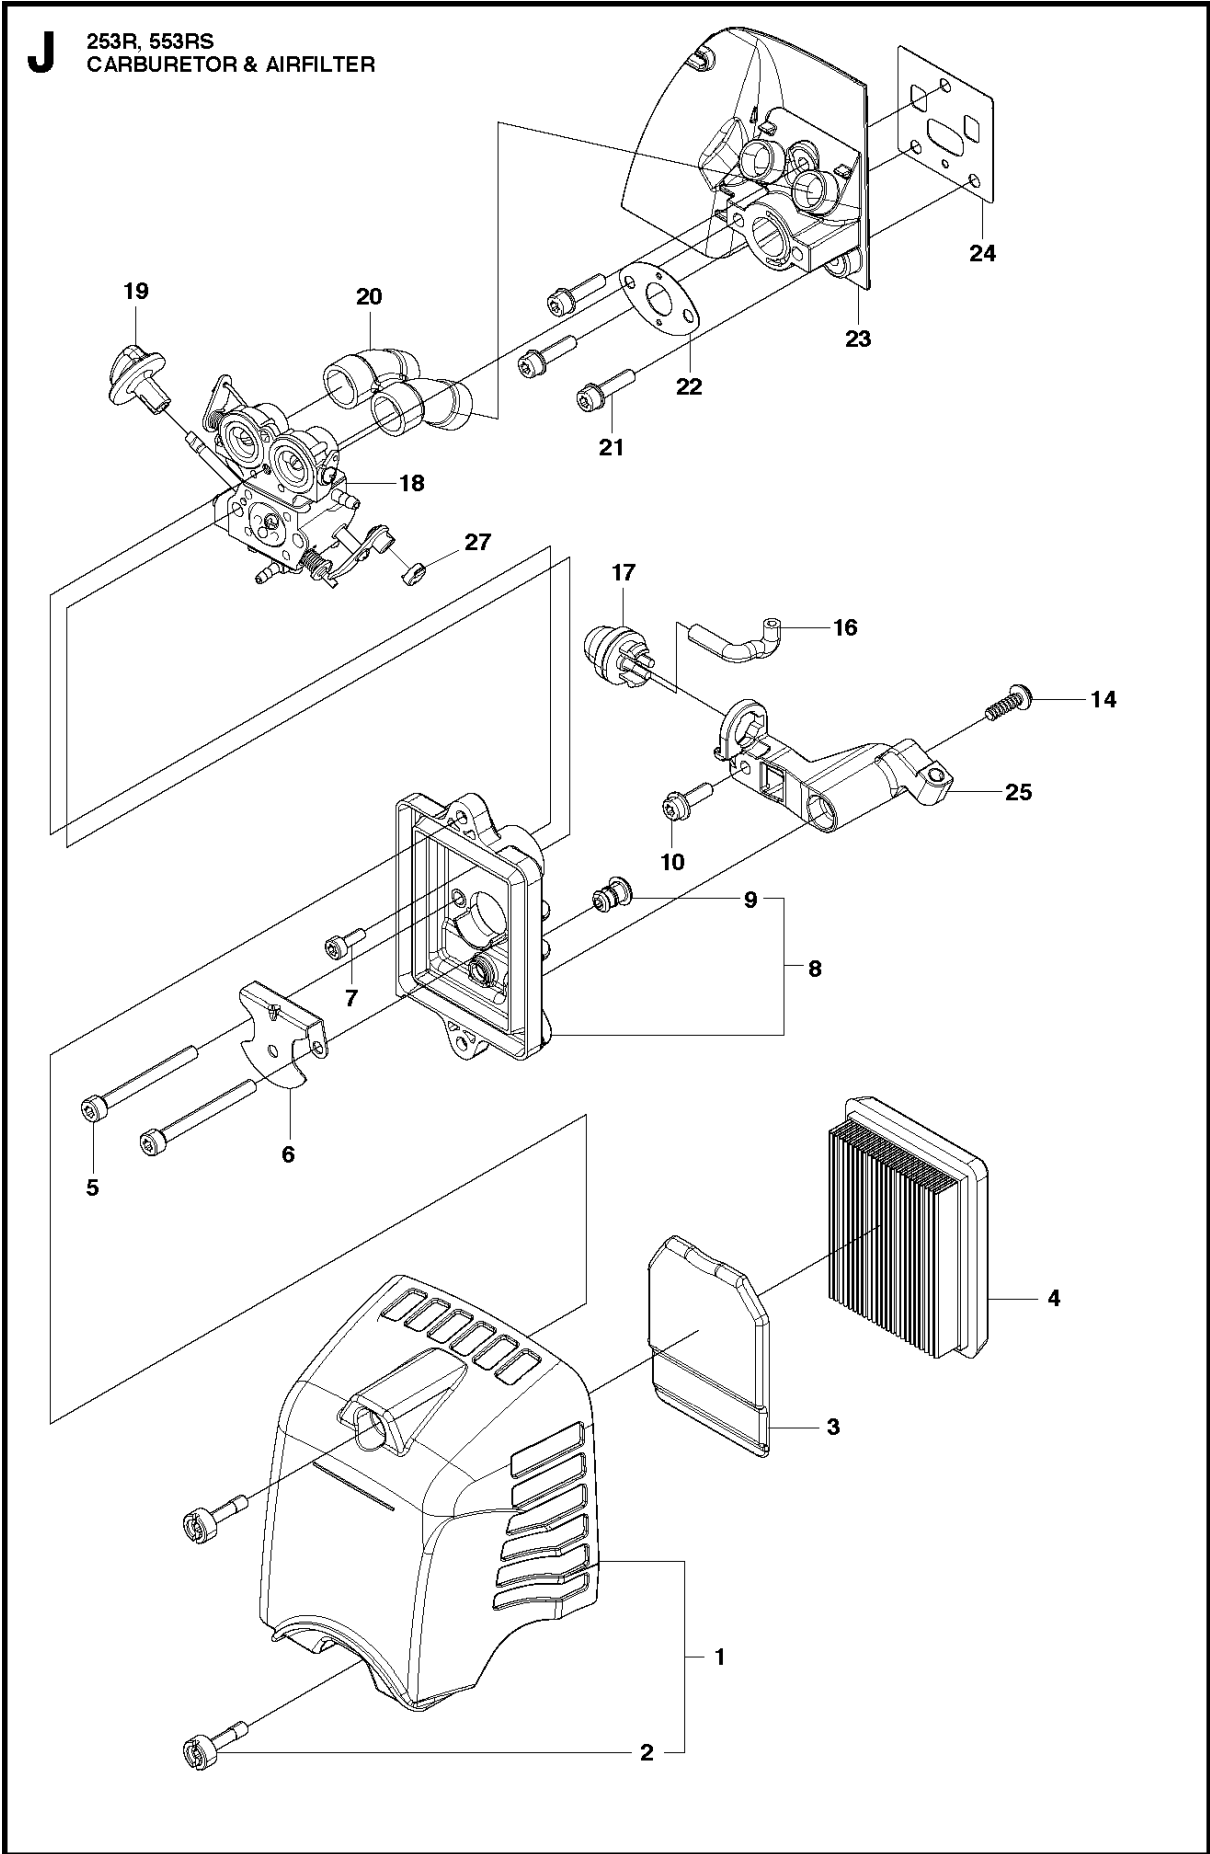

CARBURETOR & AIR FILTER

553 RS, 2011-08

Ref	Part No	Description	Remark	QTY	KIT
1	528 70 65-01	COVER		1	
2	521 51 54-01	SCREW		2	1
3	521 62 57-01	AIR FILTER		1	
4	521 64 21-01	AIR FILTER		1	
5	504 11 65-01	SCREW		2	
6	521 83 44-01	PLATE		1	
7	521 51 57-01	BOLT		1	
8	587 41 49-01	AIR FILTER HOLDER		1	
9	521 62 56-01	GROMMET		1	8
10	515 39 13-01	BOLT		1	
14	521 51 79-01	SCREW		1	
16	580 48 75-01	TUBE		1	
17	513 78 93-01	PUMP		1	
18	586 34 66-01	CARBURETTOR		1	
19	521 64 17-01	KNOB		1	
20	521 64 15-01	PIPE		1	
21	505 04 04-01	BOLT		3	
22	521 63 52-01	GASKET		1	
23	580 76 26-01	INSULATOR		1	
24	521 63 50-01	GASKET		1	
25	521 64 18-01	BRACKET		1	11
27	513 35 24-01	HUB CAP		1