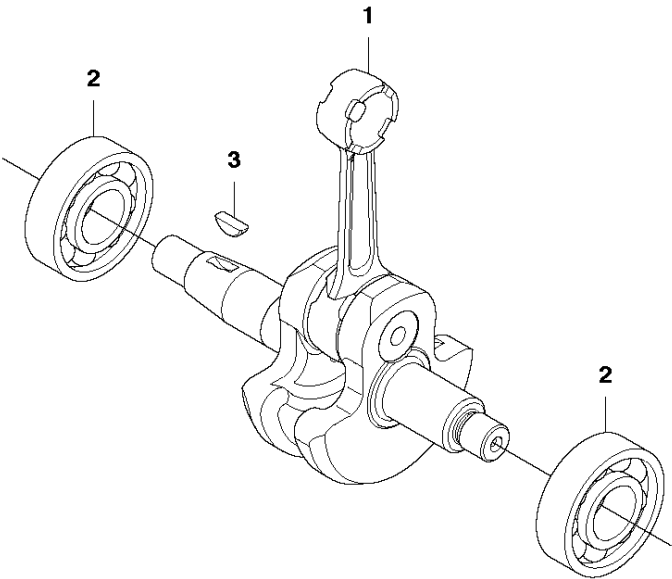

N 253RJ, 253R, 553RS
CRANK SHAFT

CRANKSHAFT

553 RS, 2011-08

Ref	Part No	Description	Remark	QTY KIT
1	521 63 63-01	SHAFT-COMP		1
2	521 52 11-01	BALL BEARING		2
3	506 68 94-01	KEY		1