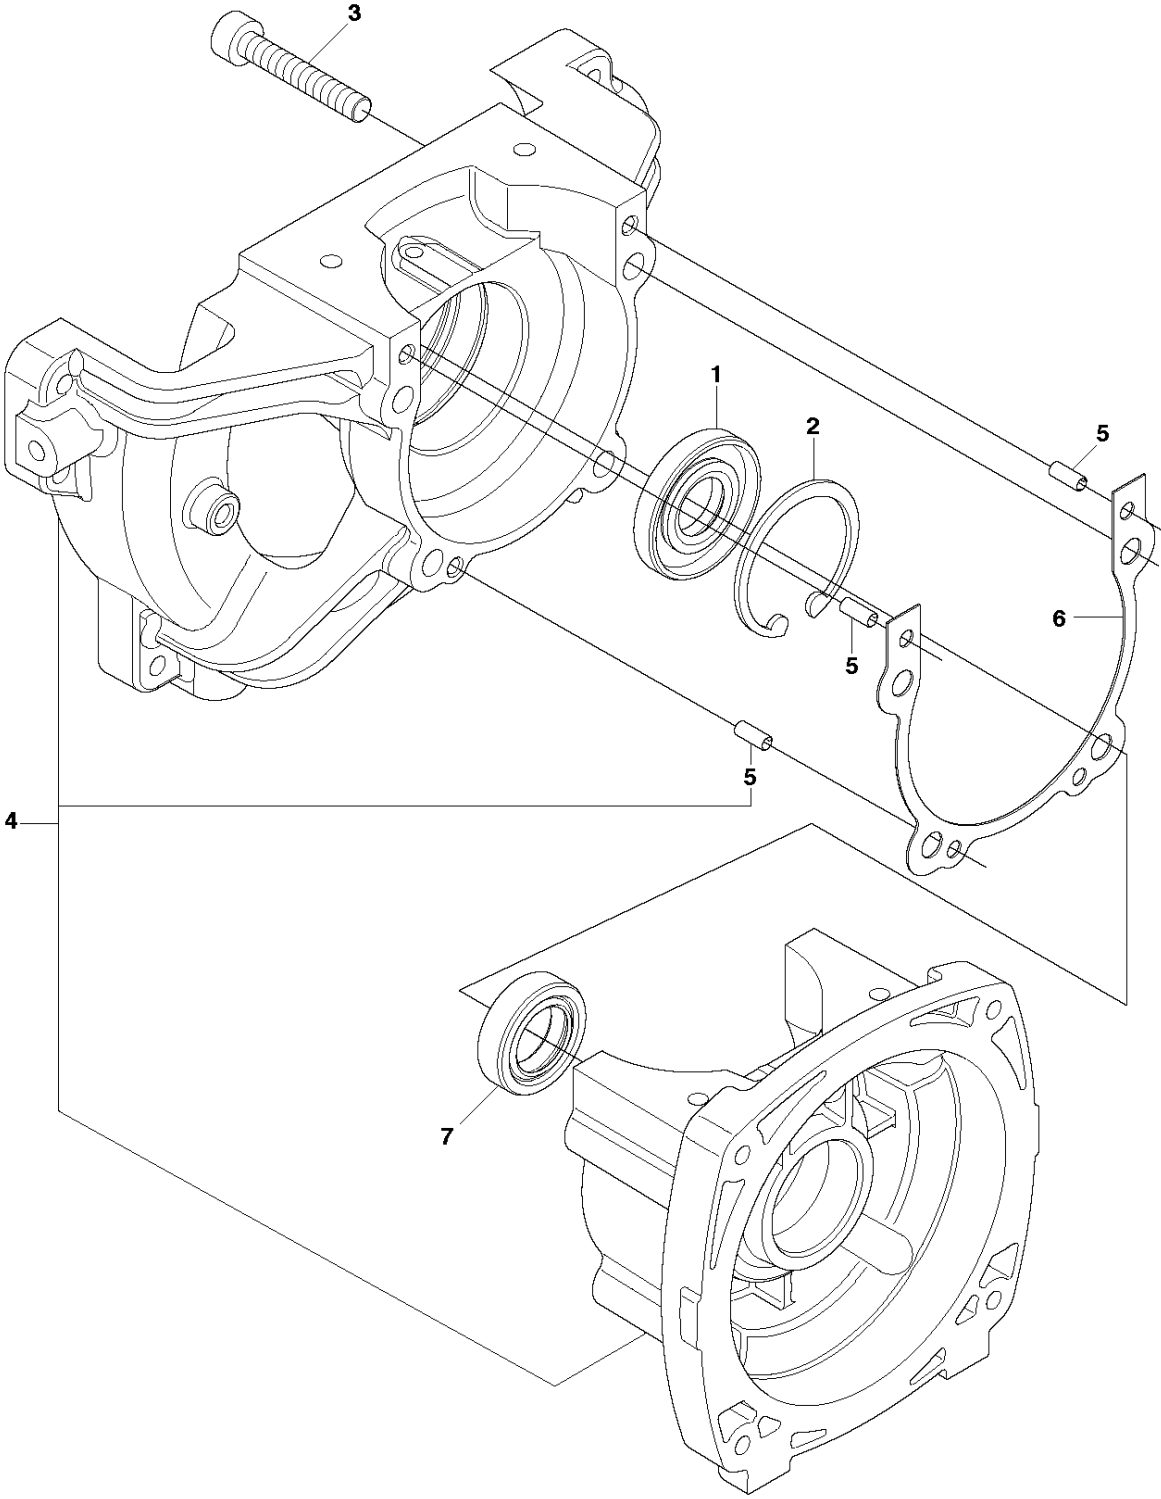

N 253RJ, 253R, 553RS
CRANK SHAFT

CRANKSHAFT

553 RS, 2011-08

Ref	Part No	Description	Remark	QTY KIT
1	521 63 63-01	SHAFT-COMP		1
2	521 52 11-01	BALL BEARING		2
3	506 68 94-01	KEY		1

P 253RJ, 253R, 553RS
CRANKCASE