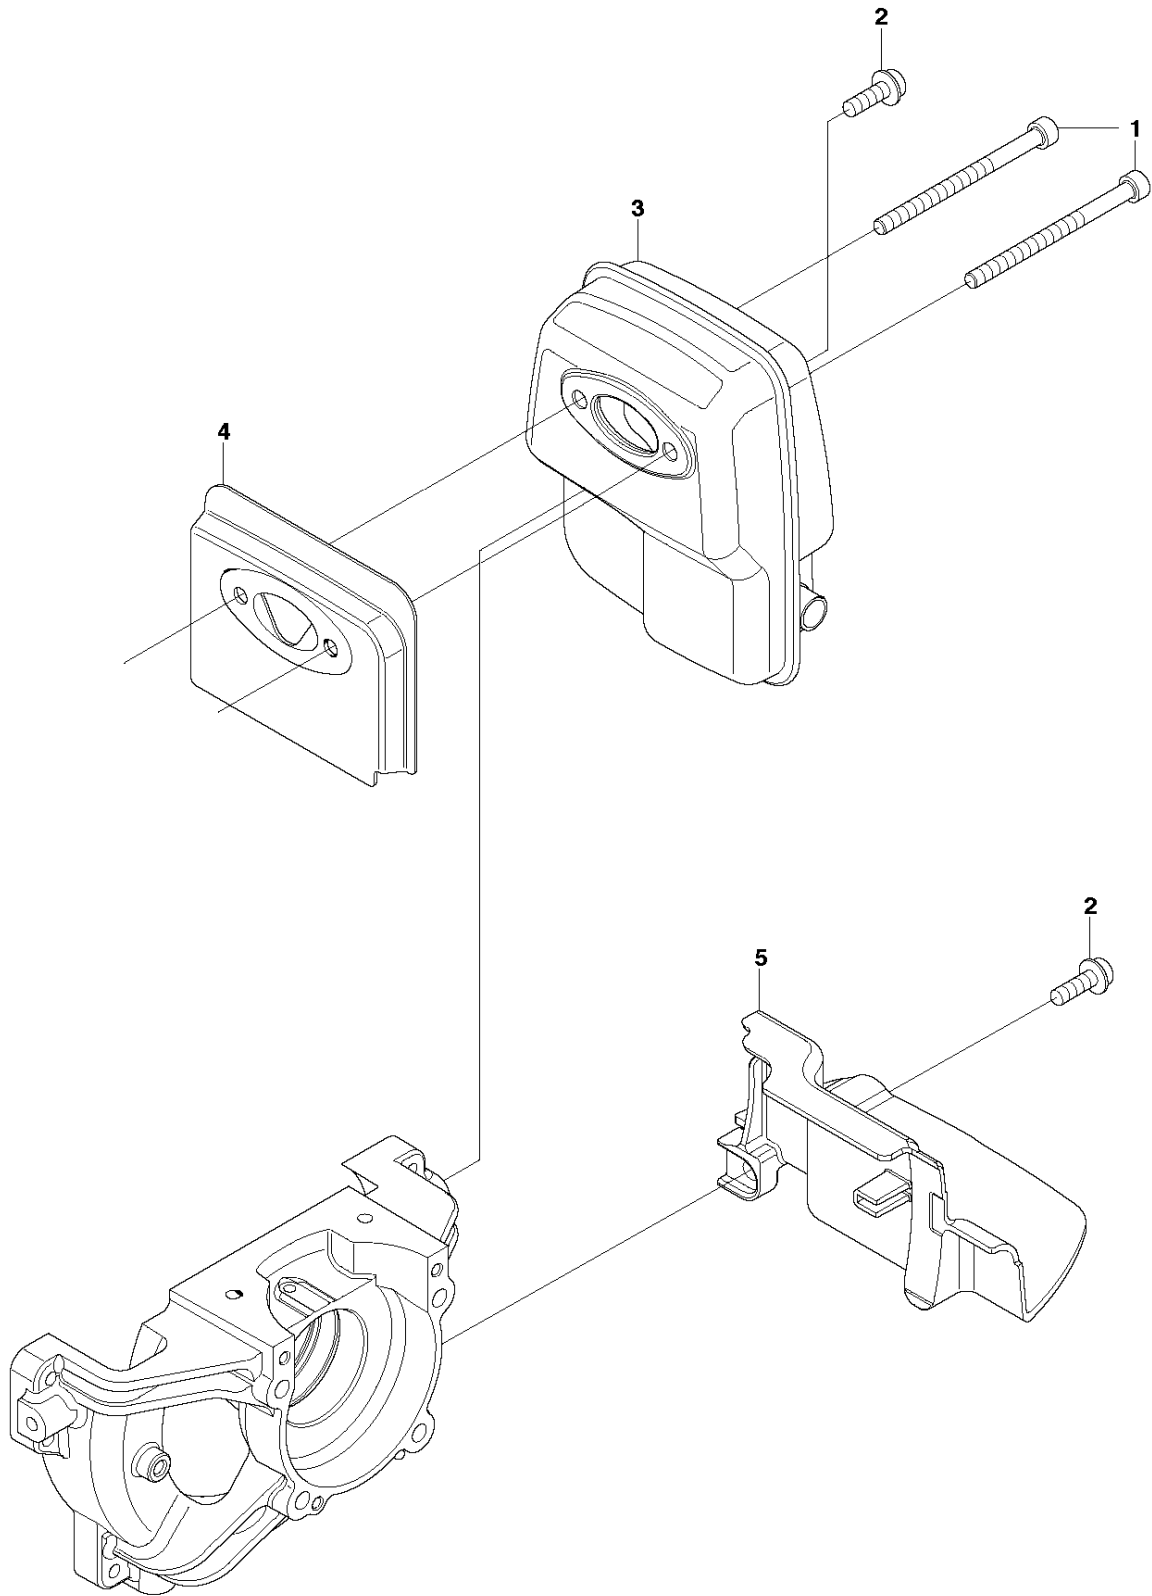

H 253RJ, 253R, 553RS
MUFFLER

MUFFLER

553 RS, 2011-08

Ref	Part No	Description	Remark	QTY KIT
1	521 51 73-01	BOLT		2
2	515 39 13-01	BOLT		2
3	521 63 53-01	MUFFLER		1
4	528 77 84-01	GASKET		1
5	525 43 17-01	PLATE		1