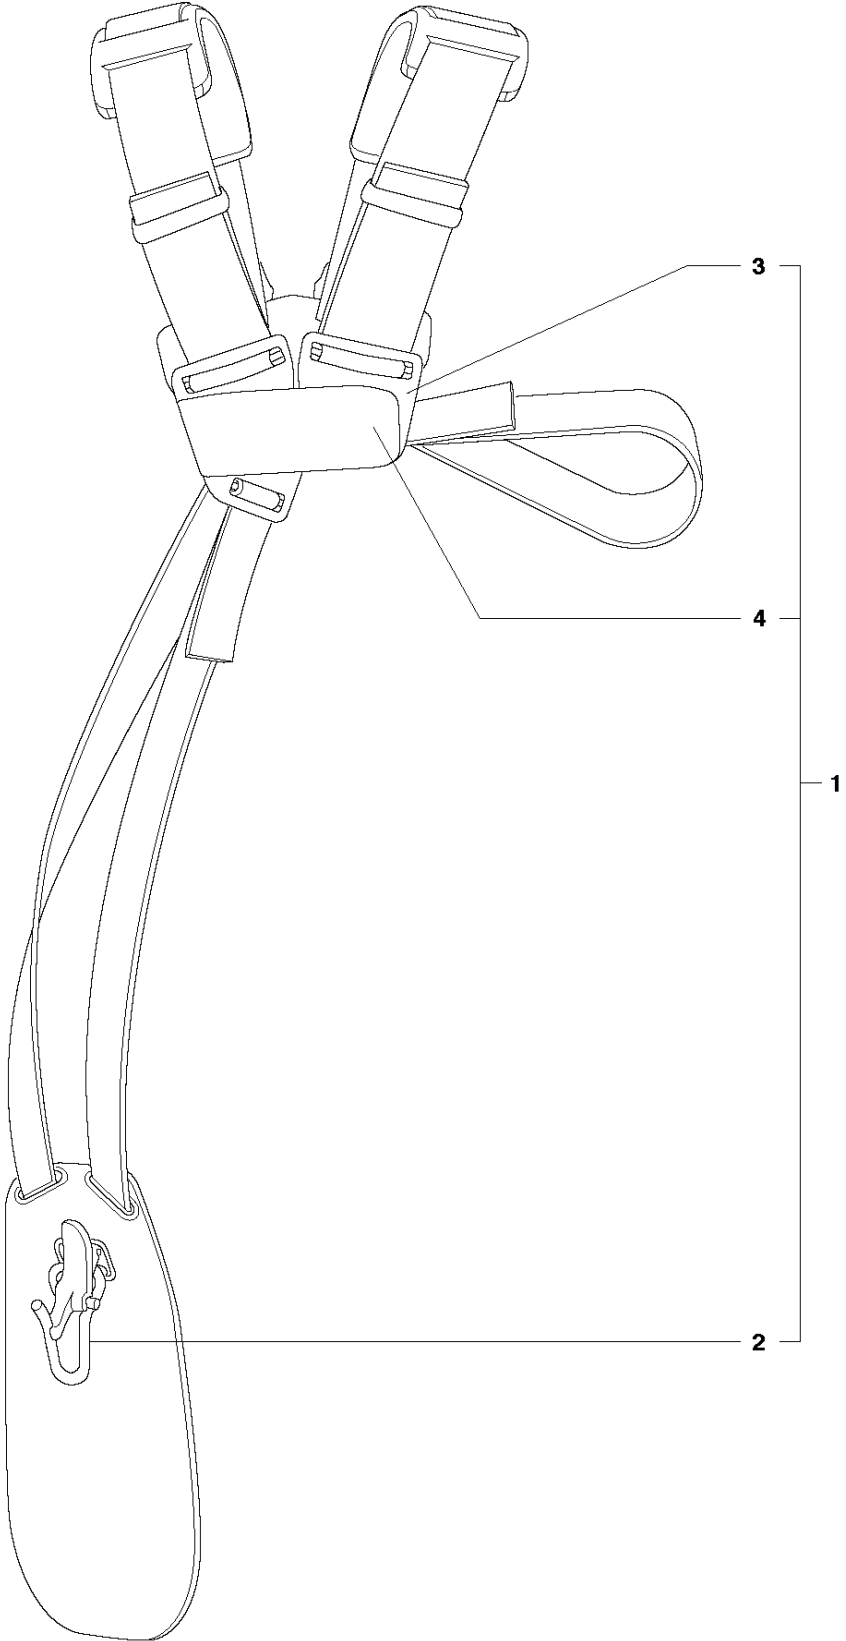

S 253RJ, 253R, 553RS
HARNESS

HARNESS

553 RS, 2011-08

Ref	Part No	Description	Remark	QTY KIT	
1	537 21 63-01	HARNESS		1	
2	502 02 28-02	WELT HOOK		1	1
3	503 73 40-01	FRONT PIECE		1	1
4	503 73 41-02	BUCKLE		1	1