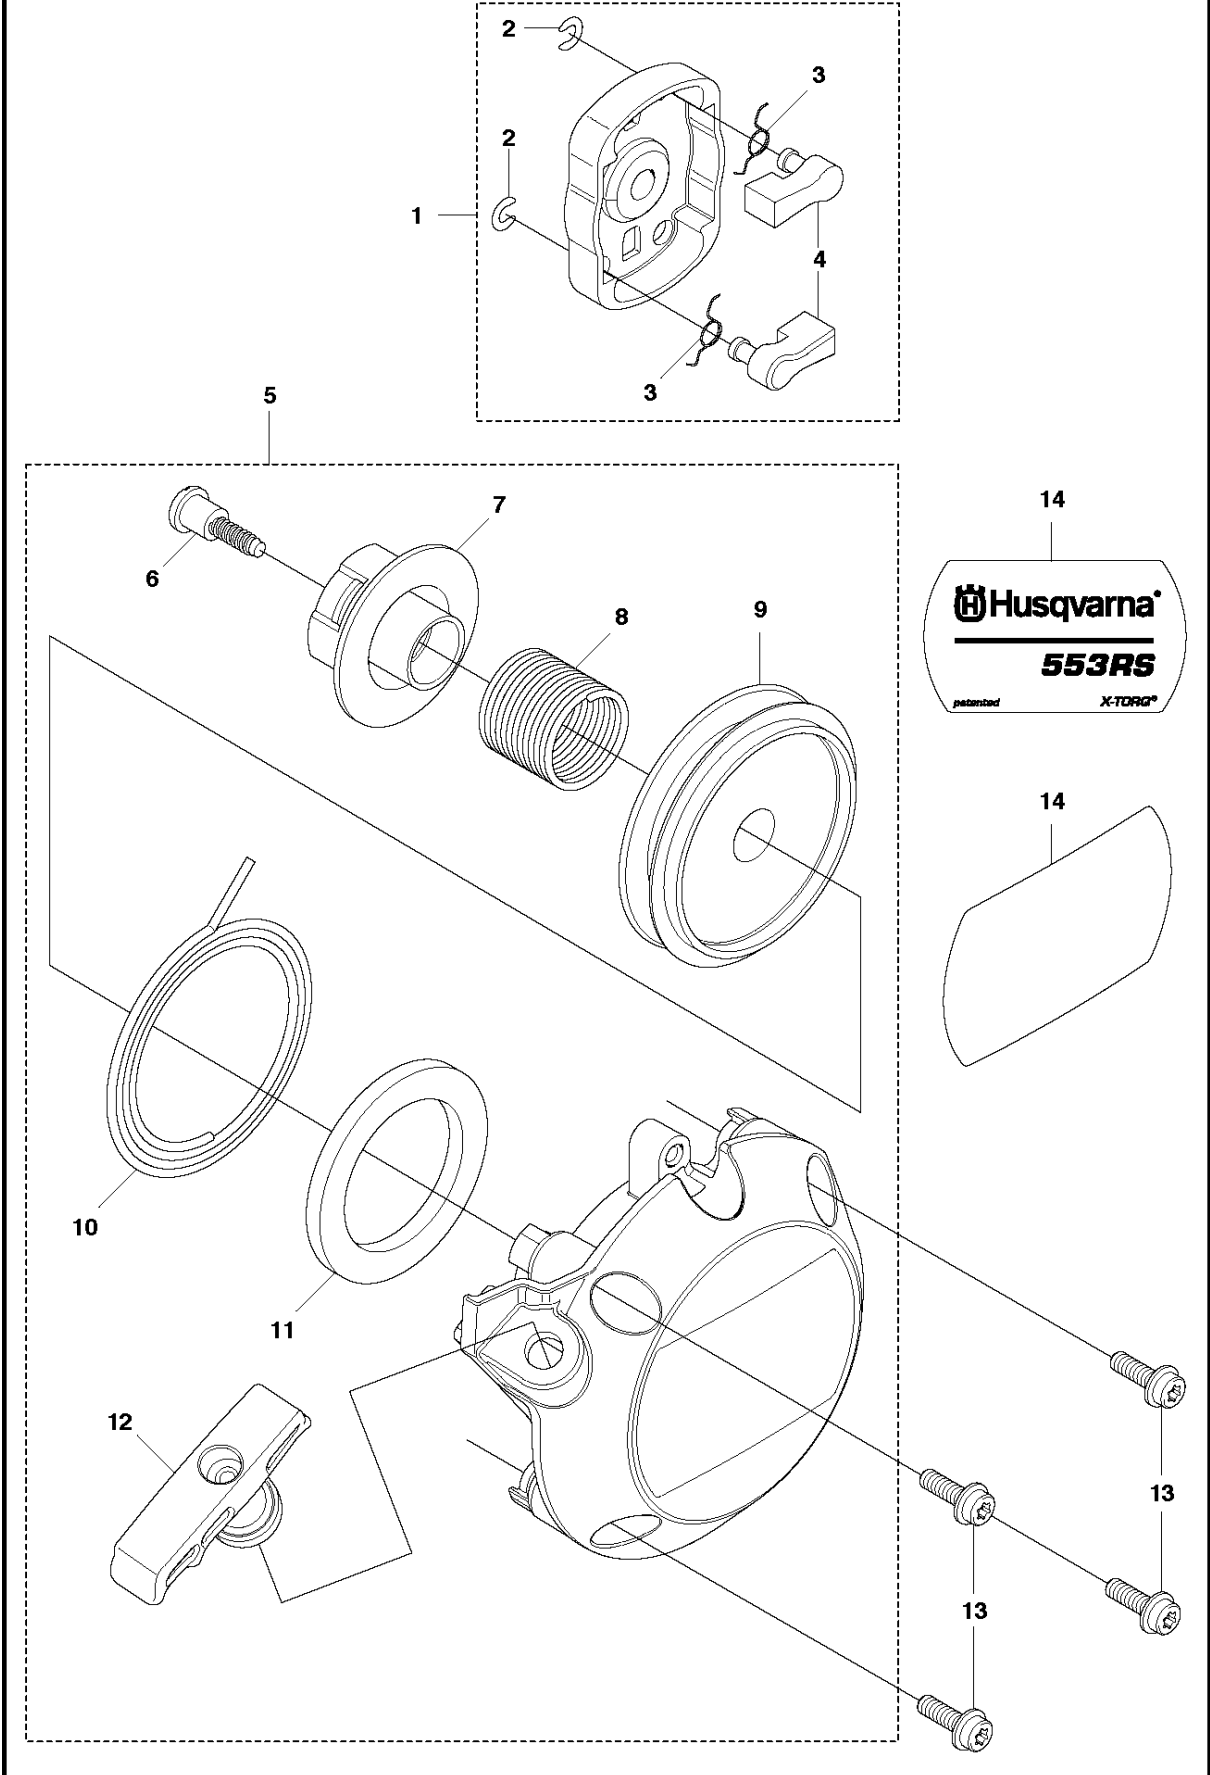

K 553RS
STARTER

STARTER

553 RS, 2011-08

Ref	Part No	Description	Remark	QTY KIT	
1	521 64 80-01	PULLEY ASSY		1	
2	513 16 77-01	E-RING		2	1
3	521 63 84-01	SPRING		2	1
4	522 65 11-01	RATCHET		2	1
5	525 43 20-01	STARTER ASSY		1	
6	522 65 41-01	SCREW		1	5
7	522 65 15-01	PLATE CAM		1	5
8	521 63 80-01	SPRING		1	5
9	521 64 81-01	REEL		1	5
10	521 63 77-01	ROPE		1	5
11	521 63 74-01	SPRING		1	5
12	521 61 79-01	KNOB		1	5
13	506 74 56-01	BOLT		4	
14	578 42 31-01	DECAL	553RS	1