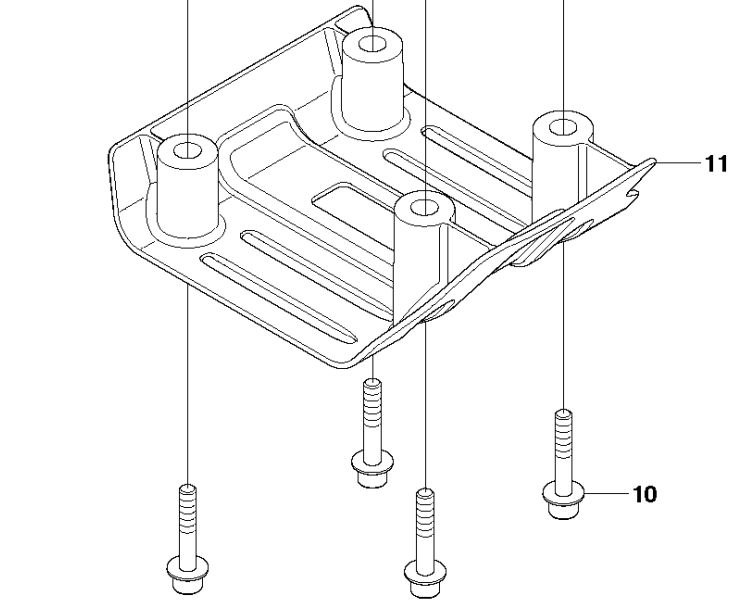

E 253RJ, 253R, 553RS
FUEL TANK

FUEL TANK

553 RS, 2011-08

Ref	Part No	Description	Remark	QTY	KIT
1	528 77 58-01	TANK		1	
2	511 48 69-01	PIPE		1	1
3	505 04 45-01	COLLAR		1	1
4	506 74 26-01	FILTER		1	1
5	505 30 96-01	CAP		1	1
6	506 74 43-01	PACKING		1	1,5
7	515 36 94-01	HOLDER		1	1,5
8	506 74 68-01	FILTER		1	1,5
9	506 74 58-01	STOPPER		1	1,9
10	521 51 70-01	BOLT		4	
11	510 17 34-01	GUARD.TANK		1