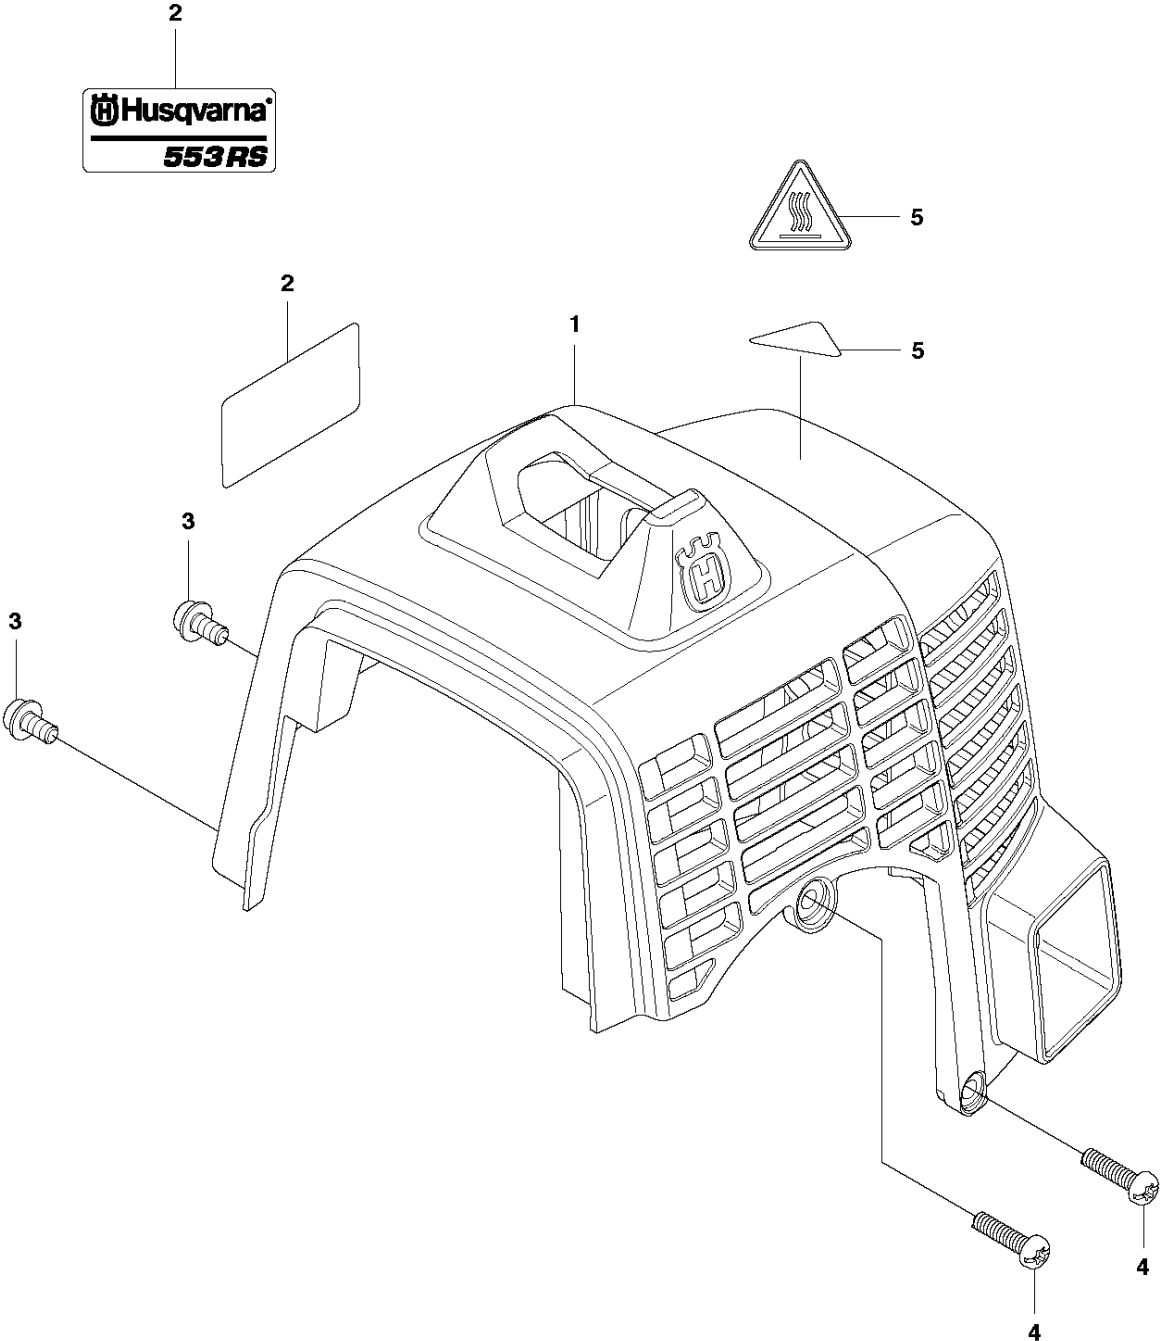

G 553RS
CYLINDER COVER

CYLINDER COVER

553 RS, 2011-08

Ref	Part No	Description	Remark	QTY KIT
1	510 17 32-01	CYLINDER COVER		1
2	578 42 32-01	DECAL	553RS	1
3	521 51 59-01	BOLT		2
4	521 86 36-01	SCREW		2
5	521 55 36-01	LABEL		1