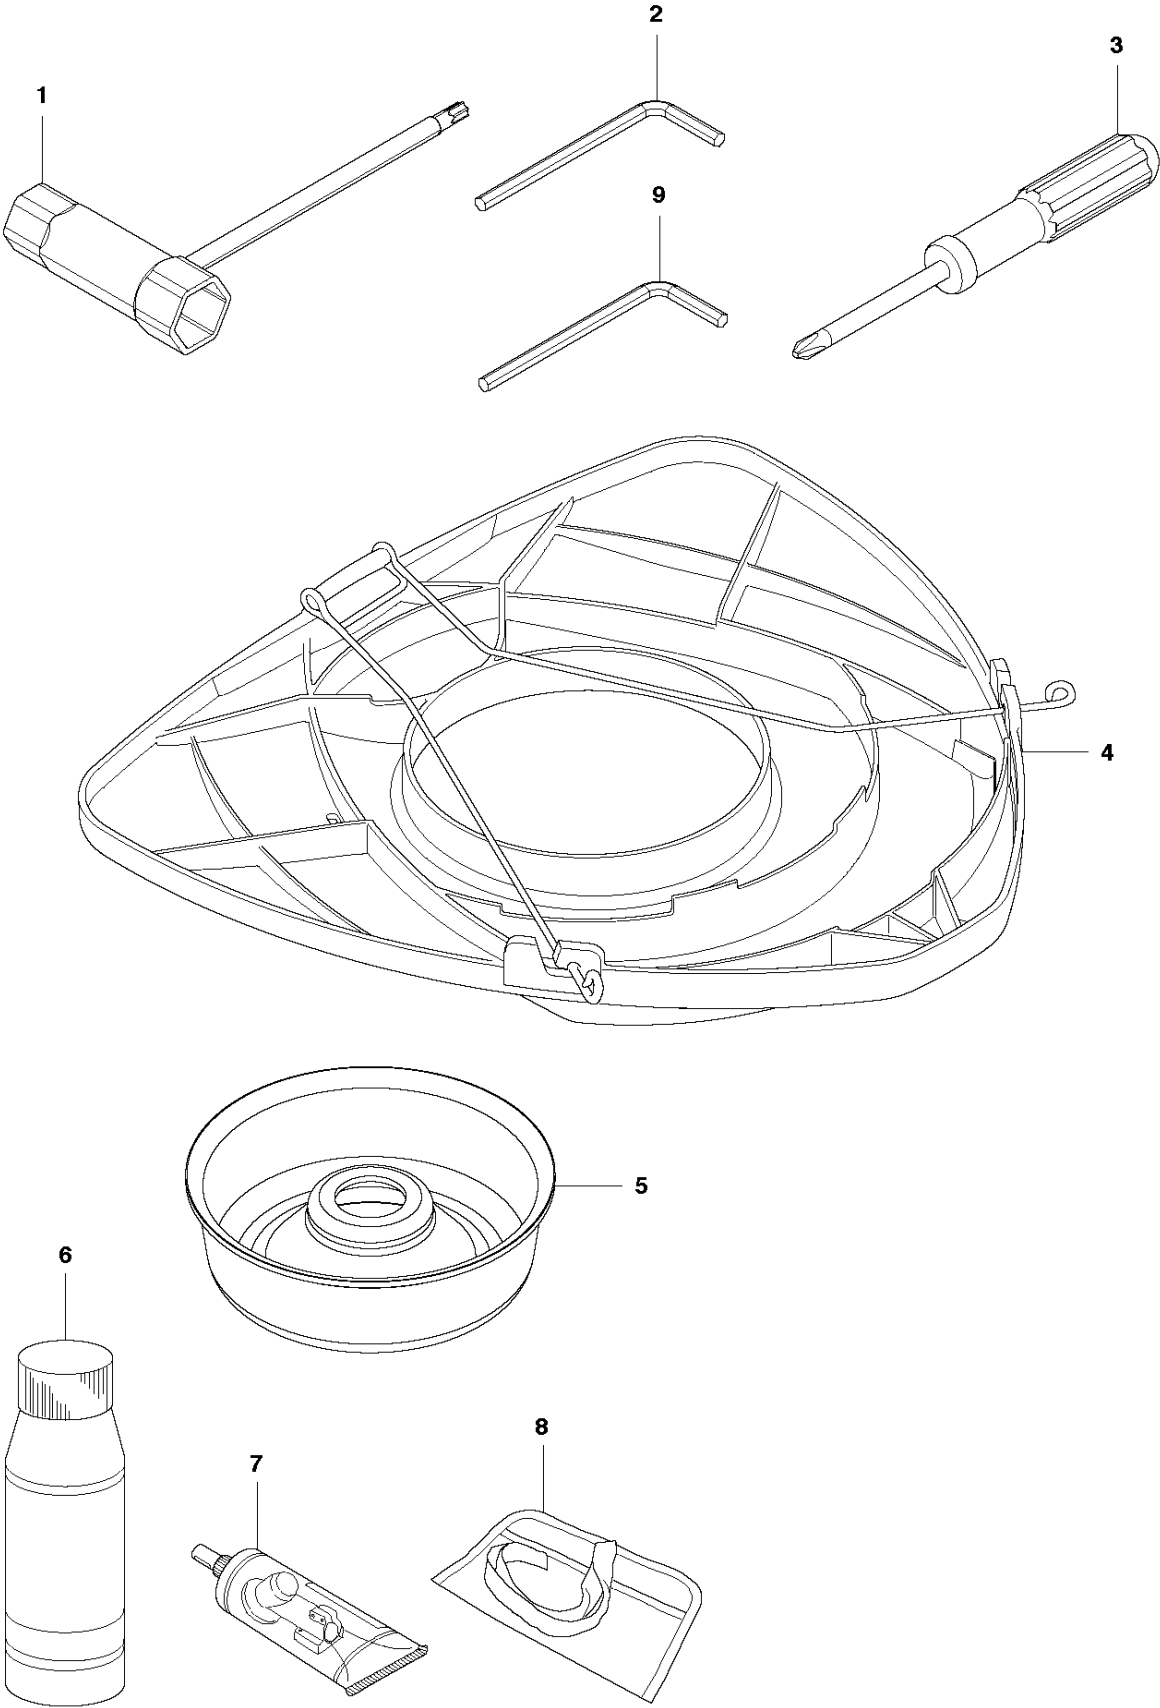

R1 253RJ, 253R, 553RS
ACCESSORIES

ACCESSORIES

553 RS, 2011-08

Ref	Part No	Description	Remark	QTY KIT
1	506 68 61-01	COMBINATION WRENCH		1
2	505 31 20-01	TOOL		1
3	506 68 95-01	DRIVER		1
4	544 35 91-01	TRANSPORT GUARD		1
5	528 81 81-01	SUPPORT CUP		1
6	531 00 92-48	FILTER OIL		1
7	503 97 64-01	GREASE		1
8	501 19 22-01	TOOL		1
9	505 31 19-01	WRENCH		1