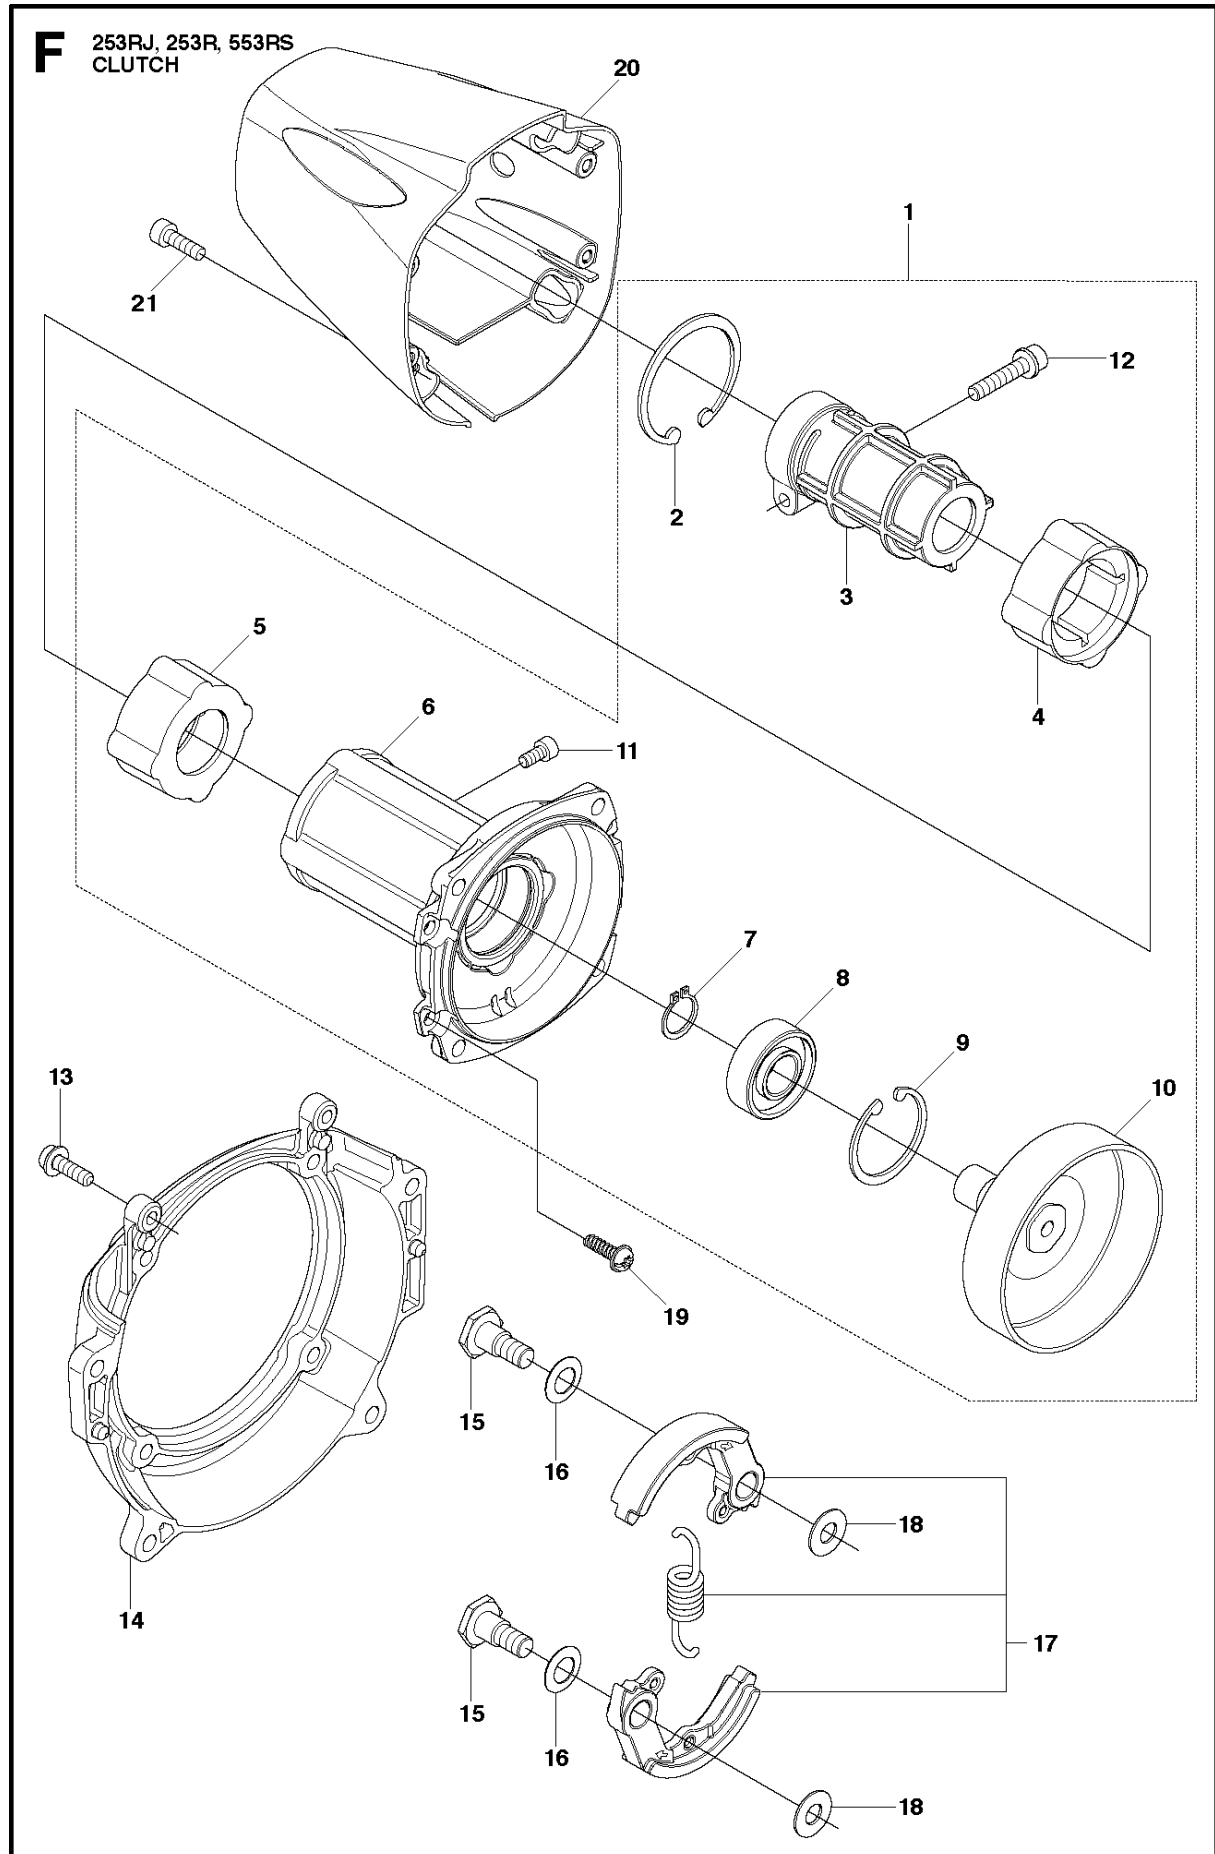

CLUTCH

553 RS, 2011-08

Ref	Part No	Description	Remark	QTY	KIT
1	521 66 48-01	HOUSING ASSY		1	
2	516 12 64-01	SNAP RING		1	1
3	521 66 50-01	CLAMP		1	1
4	521 66 52-01	ANTIVIBRATION ELEMENT		1	1
5	521 66 51-01	ANTIVIBRATION ELEMENT		1	1
6	521 66 49-01	HOUSING		1	1
7	516 12 42-01	SNAP RING		1	1
8	516 13 17-01	BEARING		1	1
9	502 84 93-01	SNAP RING		1	1
10	521 65 99-01	DRUM		1	1
11	504 11 96-01	SCREW		1	1
12	521 86 23-01	BOLT		1	1
13	515 39 13-01	BOLT		4	
14	525 43 18-01	COVER		1	
15	505 29 78-01	SCREW		2	
16	505 29 81-01	WASHER		2	
17	521 63 64-01	SHOE		1	
18	505 29 80-01	WASHER		2	
19	521 51 79-01	SCREW		4	
20	528 81 56-01	COVER		1	
21	523 01 90-01	BOLT		4